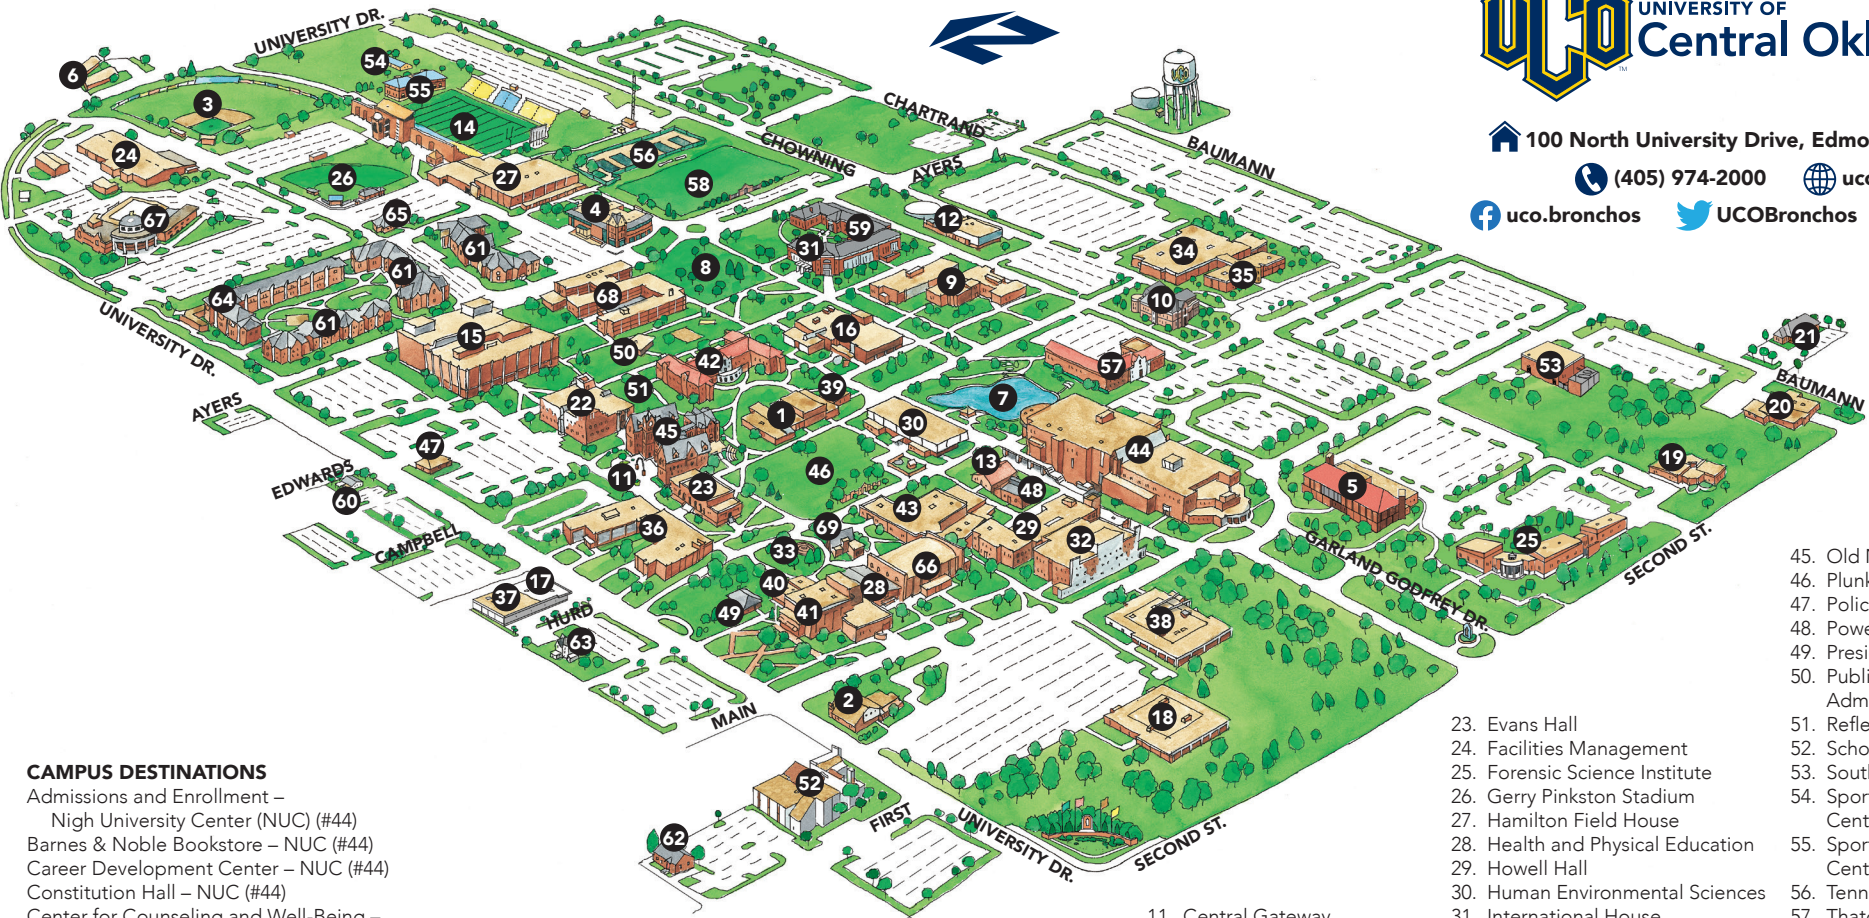

🏠 100 North University Drive, Edmond, OK 73034

📞 (405) 974-2000 🌐 uco.edu

📘 uco.bronchos 🐦 UCOPronchos 📷 ucobronchos

CAMPUS DESTINATIONS

- Admissions and Enrollment – Nigh University Center (NUC) (#44)
- Barnes & Noble Bookstore – NUC (#44)
- Career Development Center – NUC (#44)
- Constitution Hall – NUC (#44)
- Center for Counseling and Well-Being – NUC (#44)
- Employment – Bausher Place (#4)
- Financial Aid – NUC (#44)
- Fraternity and Sorority Life – NUC (#44)
- Global Affairs – NUC (#44)
- Housing – Bausher Place (#4)
- MidFirst Bank – NUC (#44)
- Parking Permits – Bausher Place (#4)
- Radke Fine Arts Theatre – Center for Transformative Learning (#10)
- Student Engagement – NUC (#44)
- Troy Smith Lecture Hall – Business (#9)
- UCO Foundation – Evans Hall (#23)

DINING OPTIONS

- 1890 Metropolitan Café – NUC (#44)
- Ayers Kitchen – Bausher Place (#4)
- Sidelines – University Suites (#64)
- Express Food Court – NUC (#44)
- Pegasus Café – Liberal Arts South Wing (#35)
- The Market® – Chambers Library (#15)
- The Market® – NUC (#44)
- Starbucks® – NUC (#44)

MAP LEGEND

**METRO
CAMPUS
LOCATIONS**

Academy of Contemporary Music (ACM@UCO)
25 S. Oklahoma Ave.,
Downtown Oklahoma City

Center for eLearning and Connected Environments
201 N. Bryant Ave.,
Edmond

Jazz Lab
100 E. 5th St.,
Edmond

UCO Boathouse at Arcadia Lake
Arcadia Lake - Second St. and
Midwest Blvd.

UCO Boathouse at Oklahoma River
732 Riversport Dr.,
Oklahoma River Boathouse District,
Downtown Oklahoma City

UCO at Carnegie Centre
131 Dean A. McGee Ave.,
Downtown Oklahoma City

UCO at Santa Fe Plaza
101 North E.K. Gaylord, Ste. 1
Downtown Oklahoma City